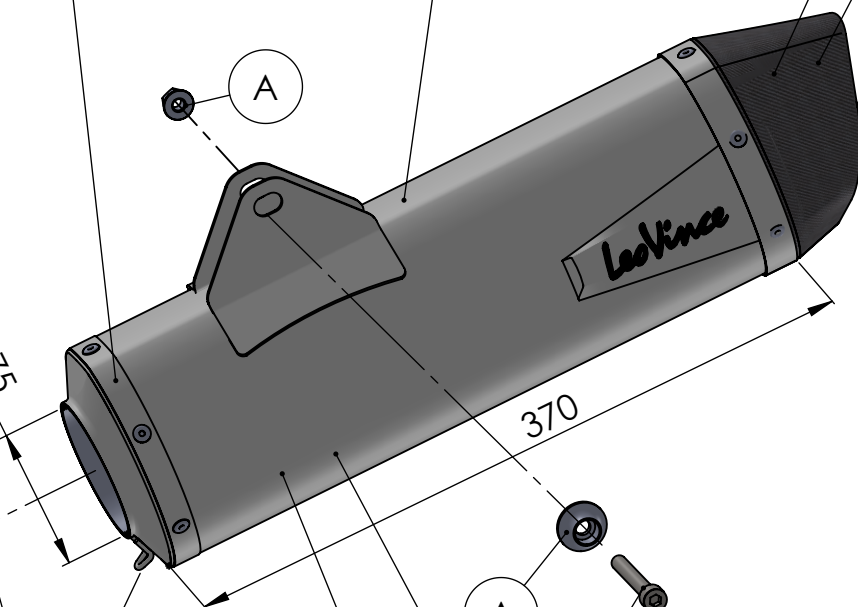

WARNING
DO NOT REMOVE ORIGINAL GRAPHITE BUSHING

Spring and rubber replacement kit
Cod.308574001R

Manifold kit
cod. 3014363202R

Belts and rivets kit
Cod.0814324003R

Muffler kit
Cod.3014363482R

S.s end cup set
cod.307242711R

Carbon end cup set
cod.3014000701R

Spring kit
Cod.308574001R

Outer sleeve replacement kit
cod.3014363010R

Muffler repack kit
cod.414205R

ART. 14363E - SPARE PARTS

KTM 690 ENDURO R/690 SMC R/GAS GAS ES 700/GAS GAS SM 700
(Also fits 35kW version)

(A) FITTING KIT cod.3014363601R