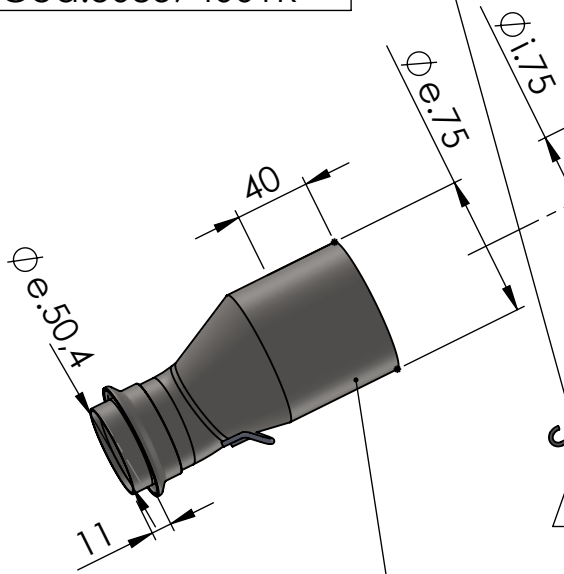

WARNING
DO NOT REMOVE ORIGINAL GRAPHITE BUSHING

Spring and rubber replacement kit
Cod.308574001R

Manifold kit
cod. 3014363202R

Belts and rivets kit
Cod.0814324003R

Muffler kit
Cod.3014363482R

S.s end cup set
cod.307242711R

Carbon end cup set
cod.3014000701R

Spring kit
Cod.308574001R

Outer sleeve replacement kit
cod.3014363010R

Muffler repack kit
cod.414205R

ART. 14363E - SPARE PARTS

KTM 690 ENDURO R/690 SMC R/GAS GAS ES 700/GAS GAS SM 700
(Also fits 35kW version)

(A) FITTING KIT cod.3014363601R